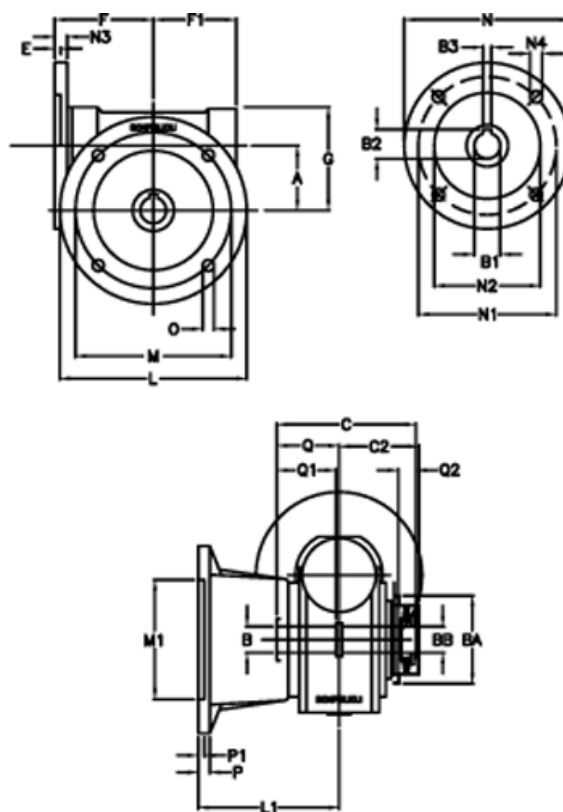

Data Sheet

Article number: 390204401062716

Description: Worm Gear with Torque Limiter
VF 44-L1-FA-10-P71B5

Measures

a = 44.6	C2 = 48	m = 87	P = 9
B = 18	Description = VF 44FA-xx-71B5	M1 = 60	P1 = 7
B1 E7 = 14	E = 2	N = 160	Q = 32.0
B2 = 16.3	F = 65	N1 = 130	Q1 = 32
B3 H9 = 5	F1 = 54	N2 = 110	Q2 = 12
BA = 40	g = 71	N3 = 10.5	
BB H7 = 11	L = 110	N4 = 9.5	
C = 79	L1 = 90	O = 8.5	